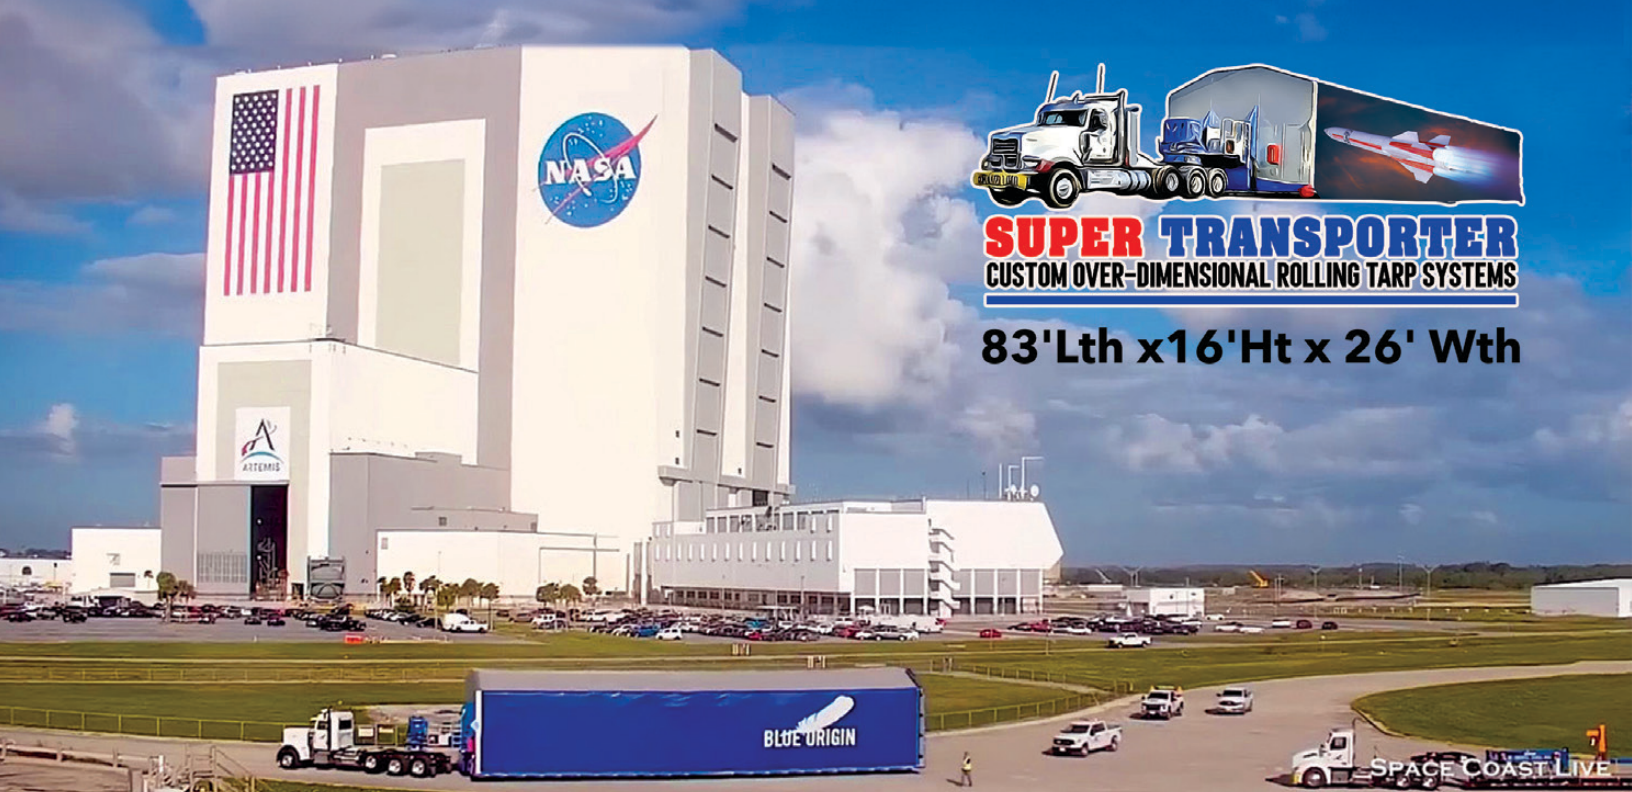

## THE WESTERN WAGON TRANSFORMED FROM THE 1800'S to meet modern day load covering transportation requirements.

Load Covering Solutions Commitment to Innovation combined with expert engineering has enabled our product line of unique diversified tarping systems to continue delivering the original intent of the "The Western Wagon" to cover a wide range of cargo.

# BUILDING the BRANDS

**SUPER TRANSPORTER**  
CUSTOM OVER-DIMENSIONAL ROLLING TARP SYSTEMS

**83'Lth x16'Ht x 26' Wth**